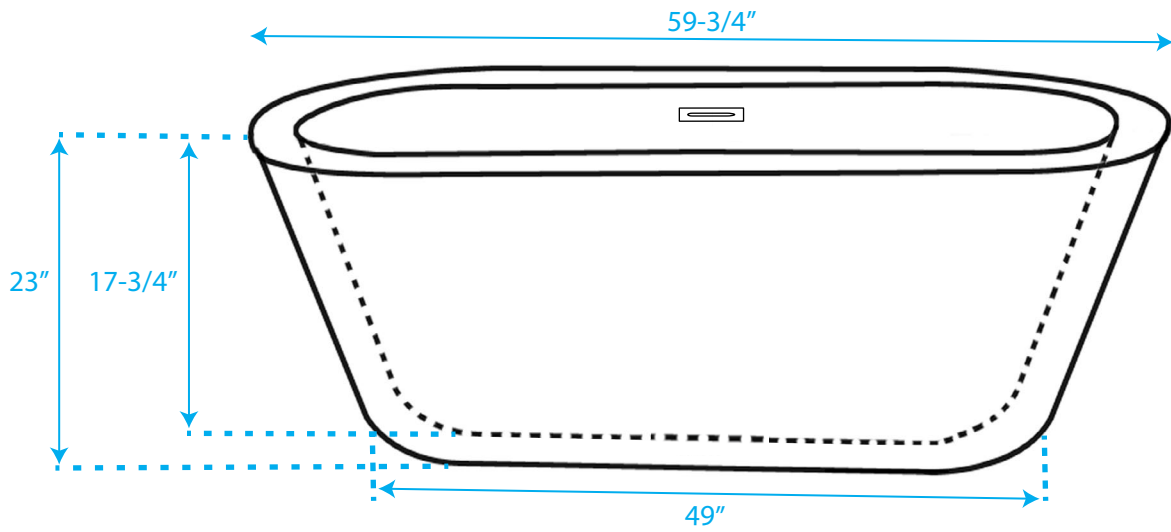

# WYNDHAM COLLECTION

Exterior Size - 59-3/4" L x 29-1/4" W x 23" H  
Interior Size - 53" L x 23" W x 17-3/4" H  
Depth at Drain - 18-1/4"  
Drain to Overflow - 13"  
Maximum Fill - 43-1/2 Gallons  
Note - All Measurements are  $\pm 1/2$ "

WC-BTE1003-60