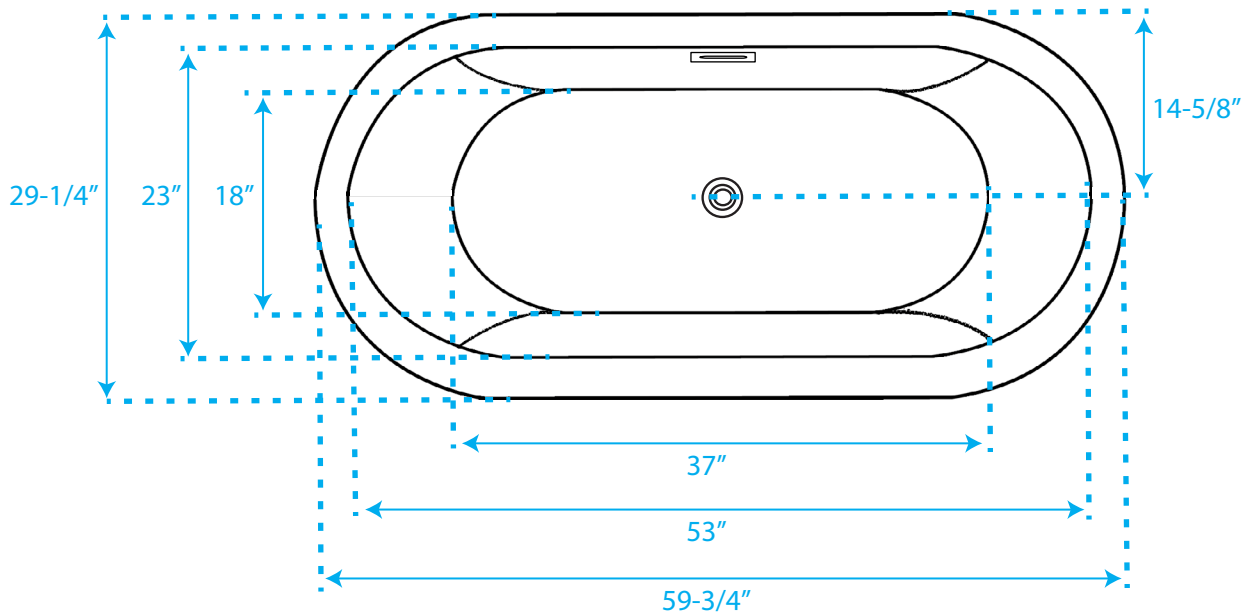

# WYNDHAM COLLECTION

Exterior Size - 59-3/4" L x 29-1/4" W x 23" H  
Interior Size - 53" L x 23" W x 17-3/4" H  
Depth at Drain - 18-1/4"  
Drain to Overflow - 13"  
Maximum Fill - 43-1/2 Gallons  
Note - All Measurements are  $\pm 1/2$ "

WC-BTE1003-60